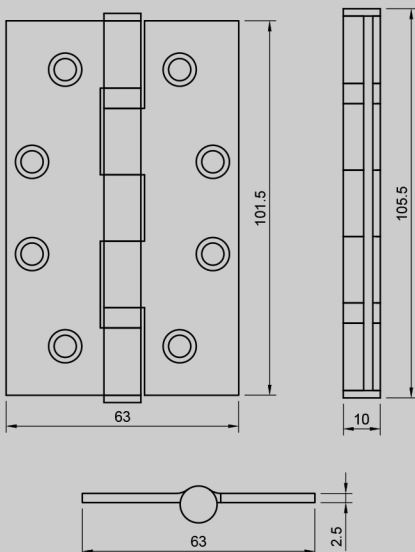

### Atlantic Slim Knuckle Ball Bearing Hinges 4" x 2.5" x 2.5mm NEW - IN STOCK NOW!

Slim knuckle creating an aesthetically pleasing look.  
Durable and Finish Focused.  
Sold in Pairs with Screws.

Available in 5 finishes.

Matt Antique Brass - AH42525MAB

Matt Black - AH42525MB

Polished Brass - AH42525PB

Polished Stainless Steel - AH42525PSS

Satin Stainless Steel - AH42525SSS

Height: 101.5mm

Width (open hinge): 63mm

Depth of Leaf: 2.5mm

Depth of Knuckle: 10mm

Knuckle height: 105.5mm

**Matt Antique Brass**

**Matt Black**

**Polished Brass**

**Polished Stainless Steel**

**Satin Stainless Steel**