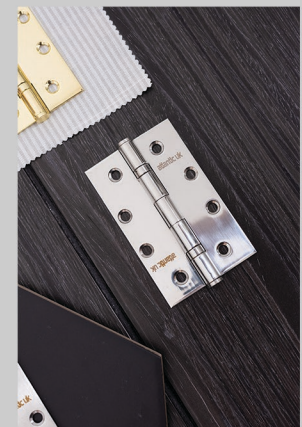

# Hinges

**Atlantic Slim Knuckle Ball Bearing Hinges 4" x 2.5" x 2.5mm**  
**NEW - IN STOCK NOW!**

### Atlantic Slim Knuckle Ball Bearing Hinges 4" x 2.5" x 2.5mm NEW - IN STOCK NOW!

Slim knuckle creating an aesthetically pleasing look.  
Durable and Finish Focused.  
Sold in Pairs with Screws.

Available in 5 finishes.

Matt Antique Brass - AH42525MAB

Matt Black - AH42525MB

Polished Brass - AH42525PB

Polished Stainless Steel - AH42525PSS

Satin Stainless Steel - AH42525SSS

Height: 101.5mm

Width (open hinge): 63mm

Depth of Leaf: 2.5mm

Depth of Knuckle: 10mm

Knuckle height: 105.5mm

**Matt Antique Brass**

**Matt Black**

**Polished Brass**

**Polished Stainless Steel**

**Satin Stainless Steel**