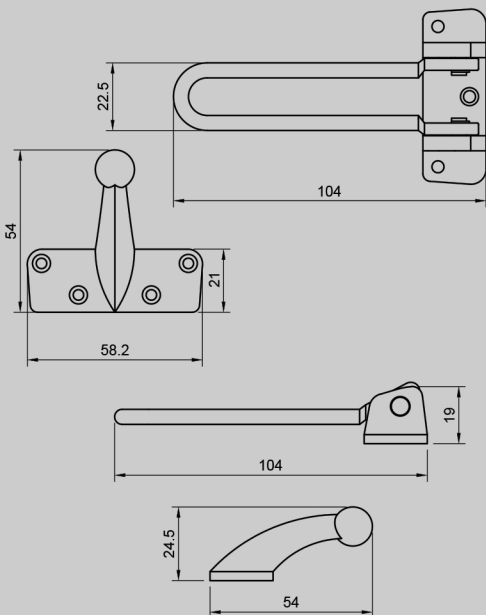

Height: 104mm
Width: 58.2mm
Depth: 19mm

Antique Brass

Matt Black

Polished Chrome

Satin Chrome

Urban Dark Bronze