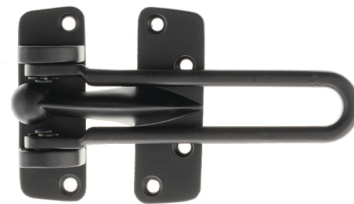

atlantic uk
architectural hardware

Door Guard

Atlantic Security Door Guard
NEW - IN STOCK NOW!

0800 9020 486
sales@atlanticgb.com
www.atlantichandles.com

Door Guard

Atlantic Security Door Guard NEW - IN STOCK NOW!

Atlantic Security Door Guard.
Durable and Finish Focused.
Sold in singles with Screws.

Available in 5 finishes.
Antique Brass - ADGAB
Matt Black - ADGMB
Polished Chrome - ADGPC
Satin Chrome - ADGSC
Urban Dark Bronze - ADGUBD

Height: 104mm
Width: 58.2mm
Depth: 19mm

Antique Brass

Matt Black

Polished Chrome

Satin Chrome

Urban Dark Bronze