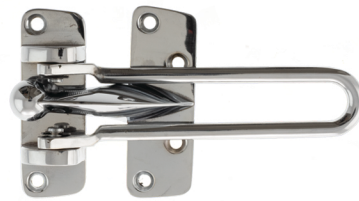

Atlantic Security Door Guard.
Durable and Finish Focused.
Sold in singles with Screws.

Available in 5 finishes.
Antique Brass - ADGAB
Matt Black - ADGMB
Polished Chrome - ADGPC
Satin Chrome - ADGSC
Urban Dark Bronze - ADGUBD

Height: 104mm
Width: 58.2mm
Depth: 19mm

Antique Brass

Matt Black

Polished Chrome

Satin Chrome

Urban Dark Bronze