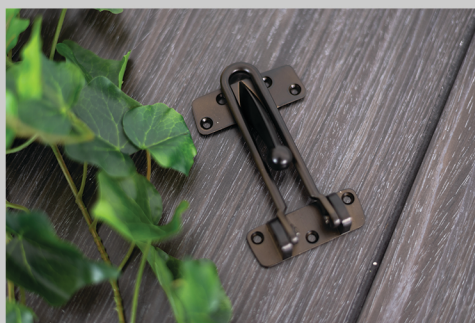

atlantic uk
architectural hardware

Door Guard

Atlantic Security Door Guard
NEW - IN STOCK NOW!

0800 9020 486
sales@atlanticgb.com
www.atlantichandles.com