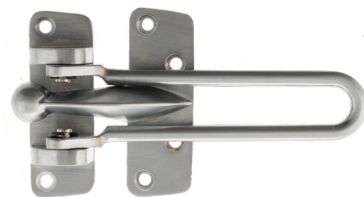

Atlantic Security Door Guard.
Durable and Finish Focused.
Sold in singles with Screws.

Available in 5 finishes.
Antique Brass - ADGAB
Matt Black - ADGMB
Polished Chrome - ADGPC
Satin Chrome - ADGSC
Urban Dark Bronze - ADGUBD

Height: 104mm
Width: 58.2mm
Depth: 19mm

Antique Brass

Matt Black

Polished Chrome

Satin Chrome

Urban Dark Bronze