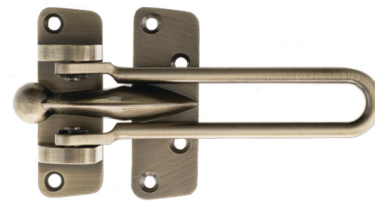

Atlantic Security Door Guard.
Durable and Finish Focused.
Sold in singles with Screws.

Available in 5 finishes.
Antique Brass - ADGAB
Matt Black - ADGMB
Polished Chrome - ADGPC
Satin Chrome - ADGSC
Urban Dark Bronze - ADGUBD

Height: 104mm
Width: 58.2mm
Depth: 19mm

Antique Brass

Matt Black

Polished Chrome

Satin Chrome

Urban Dark Bronze