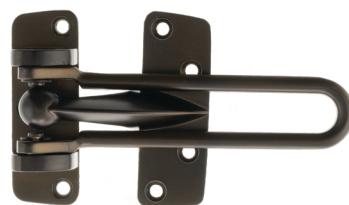

Atlantic Security Door Guard.
Durable and Finish Focused.
Sold in singles with Screws.

Available in 5 finishes.
Antique Brass - ADGAB
Matt Black - ADGMB
Polished Chrome - ADGPC
Satin Chrome - ADGSC
Urban Dark Bronze - ADGUBD

Height: 104mm
Width: 58.2mm
Depth: 19mm

Antique Brass

Matt Black

Polished Chrome

Satin Chrome

Urban Dark Bronze