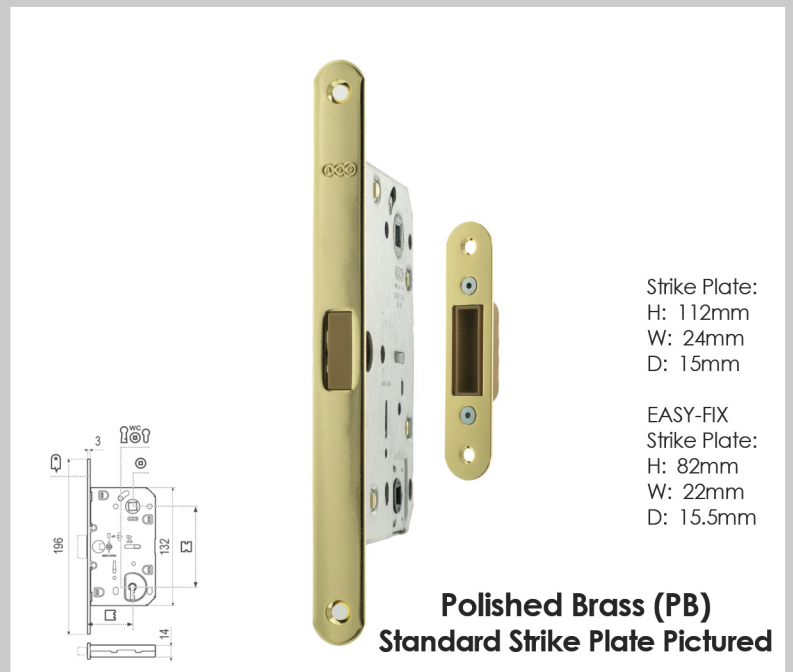

AGB2XTE(finish) AGB POLARIS XT MAGNETIC EURO PROFILE SASHLOCK

Italian Magnetic Bolt Through Sashlock with Adjustable Strike Plate

Base Material: Zamak, Steel
(This product could also be used as a standard latch)

Dimensions:

Back Set: 60mm / 50mm (AB & B only)
Case height: 132mm
Case thickness: 14mm
Face Plate Size: 196mm X 18mm
Centre to Centre: 85mm
Fixed Faceplate

Finishes Available:

60mm Backset & Standard strike plate:

- AGB2XTEMB (Matt Black)
- AGB2XTEPB (Polished Brass)
- AGB2XTEPC (Polished Chrome)
- AGB2XTESC (Satin Chrome)
- AGB2XTEWH (White)

50mm Backset & EASY-FIX strike plate:

- AGB2XTEAB (Antique Brass)
- AGB2XTEB (Bronze)