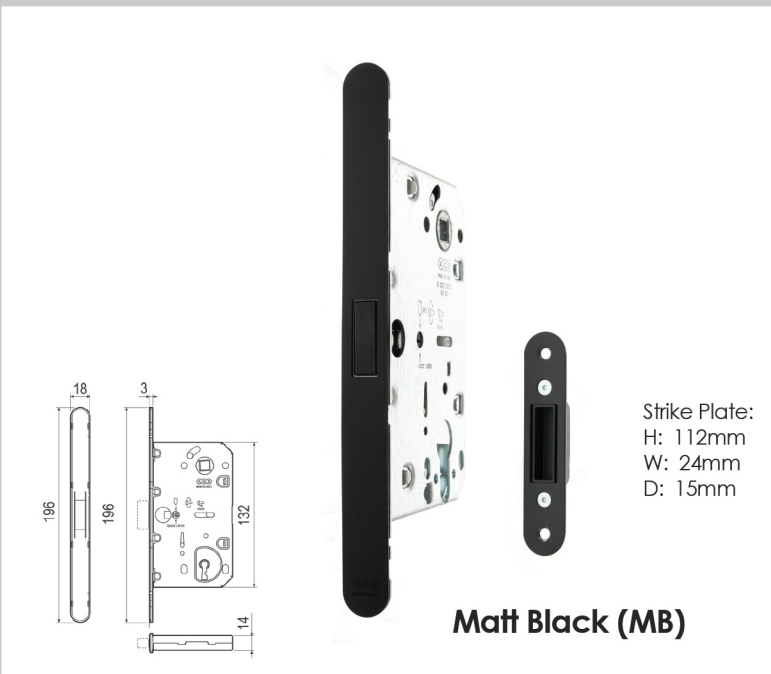

Dimensions:

Back Set: 60mm
Case height: 132mm
Case thickness: 14mm
Face Plate Size: 196mm X 18mm
Centre to Centre: 96mm
Faceplate is removable
WC hole: 6mm (reducer included for 5mm spindles)

Finishes Available:

AGBMLWCMB
AGBMLWCPC
AGBMLWCSC

AGBMLE(finish) AGB REVOLUTION XT MAGNETIC EURO PROFILE SASHLOCK

Italian Magnetic Bolt Through Sashlock with Adjustable Strike Plate - 60mm Backset

Base Material: Zamak, Steel
Sold with Matching Wood Screws.
(This product could also be used as a standard latch)

Dimensions:

Back Set: 60mm
Case height: 132mm
Case thickness: 14mm
Face Plate Size: 196mm X 18mm
Centre to Centre: 85mm
Faceplate is removable

Finishes Available:

AGBMLEMB
AGBMLEPC
AGBMLESC

Magnetic Locks

Dimensions:

Back Set: 60mm / 50mm (AB & B only)
Case height: 132mm
Case thickness: 14mm
Face Plate Size: 196mm X 18mm
Centre to Centre: 96mm
Fixed Faceplate
WC hole: 6mm (reducer included for 5mm spindles)