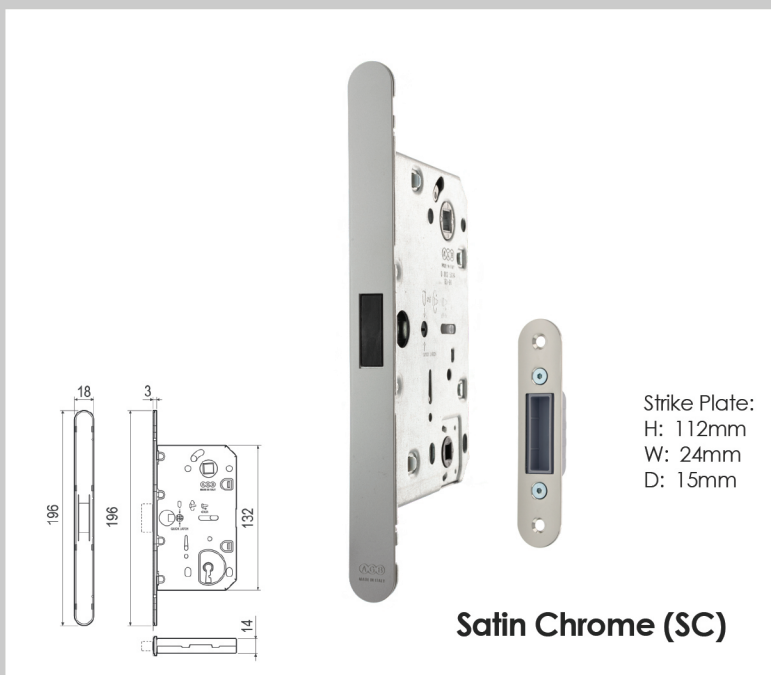

Magnetic Locks

AGB REVOLUTION XT

AGBMLWC(finish) AGB REVOLUTION XT MAGNETIC BATHROOM LOCK

Italian Magnetic Bolt Through Bathroom Lock with Adjustable Strike Plate - 60mm Backset

Base Material: Zamak, Steel
Sold with Matching Wood Screws.
(This product could also be used as a standard latch)

Dimensions:

Back Set: 60mm
Case height: 132mm
Case thickness: 14mm
Face Plate Size: 196mm X 18mm
Centre to Centre: 96mm
Faceplate is removable
WC hole: 6mm (reducer included for 5mm spindles)

Finishes Available:

AGBMLWCMB
AGBMLWCPC
AGBMLWCSC

AGBMLE(finish) AGB REVOLUTION XT MAGNETIC EURO PROFILE SASHLOCK

Italian Magnetic Bolt Through Sashlock with Adjustable Strike Plate - 60mm Backset

Base Material: Zamak, Steel
Sold with Matching Wood Screws.
(This product could also be used as a standard latch)

Dimensions:

Back Set: 60mm
Case height: 132mm
Case thickness: 14mm
Face Plate Size: 196mm X 18mm
Centre to Centre: 85mm
Faceplate is removable

Finishes Available:

AGBMLEMB
AGBMLEPC
AGBMLESC

Magnetic Locks