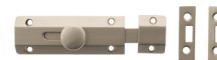

3 different sizes all in matching finishes

Smooth slide motion

Finishes:

Antique Brass, Matt Black, Polished Nickel, Satin Brass, Satin Nickel, Urban Dark Bronze

Surface Bolts

ASB(size)(finish) ATLANTIC SOLID BRASS SURFACE DOOR BOLT

High-quality durable finish focused Surface Bolts

Base Material: Solid Brass
Sold with matching screws.

Sizes

4"

6"

8"

Finishes Available:

Antique Brass

Matt Black

Polished Nickel

Satin Brass

Satin Nickel

Urban Dark Bronze

Finishes Available

**Antique Brass
(AB)**

**Matt Black
(MB)**

**Polished Nickel
(PN)**

**Satin Brass
(SB)**

**Satin Nickel
(SN)**

**Urban Dark Bronze
(UDB)**