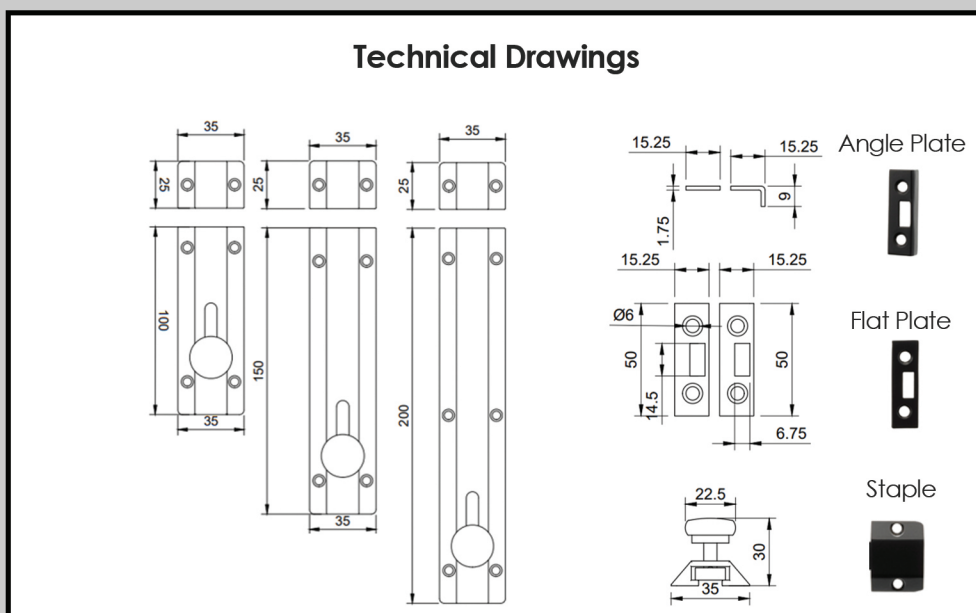

Surface Bolts

Key Features of Atlantic Surface Bolts

Solid Brass Surface fix slide bolt with **mushroom** style knob

3 keep options suited to different applications

Supplied in **Singles**

Available in **six** trending finishes!

3 different sizes all in matching finishes

Smooth slide motion

Finishes:

Antique Brass, Matt Black, Polished Nickel, Satin Brass, Satin Nickel, Urban Dark Bronze