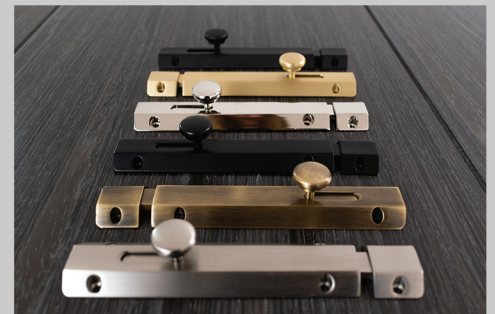

Surface Bolts

Key Features of Atlantic Surface Bolts

Solid Brass Surface fix slide bolt with **mushroom** style knob

3 keep options suited to different applications

Supplied in **Singles**

Available in **six** trending finishes!

3 different sizes all in matching finishes

Smooth slide motion

Finishes:

Antique Brass, Matt Black, Polished Nickel, Satin Brass, Satin Nickel, Urban Dark Bronze

Surface Bolts

ASB(size)(finish) ATLANTIC SOLID BRASS SURFACE DOOR BOLT

High-quality durable finish focused Surface Bolts

Base Material: Solid Brass
Sold with matching screws.

Sizes

4"

6"

8"

Finishes Available:

Antique Brass

Matt Black

Polished Nickel

Satin Brass

Satin Nickel

Urban Dark Bronze

Finishes Available

**Antique Brass
(AB)**

**Matt Black
(MB)**