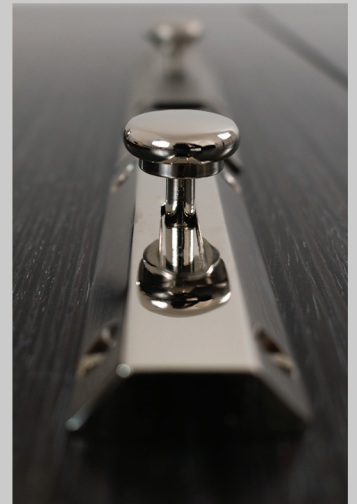

Surface Bolts

Key Features of Atlantic Surface Bolts

Solid Brass Surface fix slide bolt with **mushroom** style knob

3 keep options suited to different applications

Supplied in **Singles**

Available in **six** trending finishes!

3 different sizes all in matching finishes

Smooth slide motion

Finishes:

Antique Brass, Matt Black, Polished Nickel, Satin Brass, Satin Nickel, Urban Dark Bronze

Surface Bolts

ASB(size)(finish) ATLANTIC SOLID BRASS SURFACE DOOR BOLT

High-quality durable finish focused Surface Bolts

Base Material: Solid Brass
Sold with matching screws.

Sizes

4"

6"

8"

Finishes Available:

Antique Brass