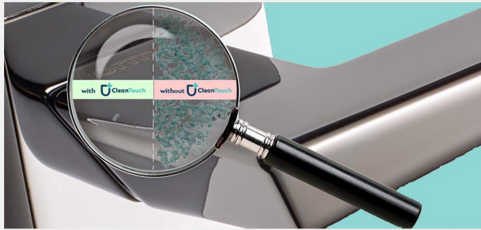

Although this protection doesn't delay the outbreak of an epidemic, it reduces the risk of spreading. It guarantees the protection of people within their environment.

This particular finishing treatment is not toxic, unlike some anti-bacterial powder varnishes.

99.9% cleaner than unprotected surfaces

The special layer of protection on Cleantouch ironmongery slowly releases silver ions, which penetrates the bacteria membrane, compromising the reproduction and eventually killing the germs and protecting the door handle against microbes.

safety, hygiene and style

fashionable protection