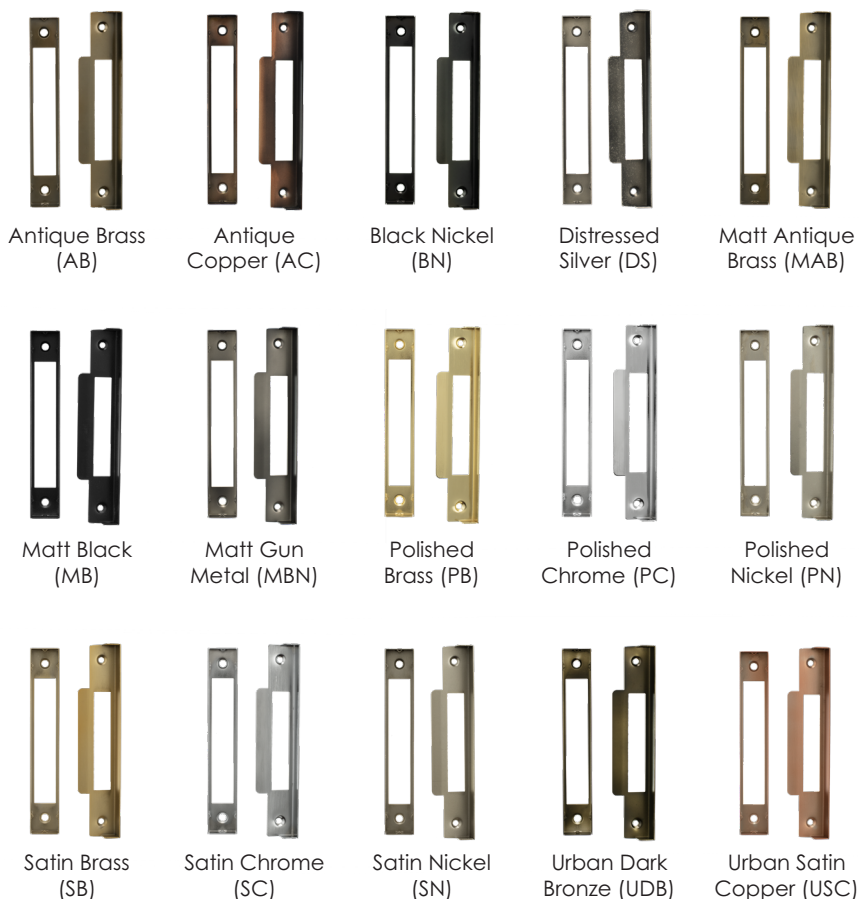

# SASHLOCK REBATE KITS

Suitable for a 13mm rebate on a door, our new Sashlock Rebate Kits are perfect to use with double doors, and can be used with our matching finish surface bolt or rack bolt.

With **15 finishes** to choose from, we've got you covered so you can be sure your door has a full set of matching ironmongery for a stylish, seamless look.

ALKREBS3LKAB	Atlantic 3 Lever Sashlock Rebate Kit - Antique Brass
ALKREBS3LKAC	Atlantic 3 Lever Sashlock Rebate Kit - Antique Copper
ALKREBS3LKBN	Atlantic 3 Lever Sashlock Rebate Kit - Black Nickel
ALKREBS3LKDS	Atlantic 3 Lever Sashlock Rebate Kit - Distressed Silver
ALKREBS3LKMAB	Atlantic 3 Lever Sashlock Rebate Kit - Matt Antique Brass
ALKREBS3LKMB	Atlantic 3 Lever Sashlock Rebate Kit - Matt Black
ALKREBS3LKMBN	Atlantic 3 Lever Sashlock Rebate Kit - Matt Gun Metal
ALKREBS3LKPB	Atlantic 3 Lever Sashlock Rebate Kit - Polished Brass
ALKREBS3LKPC	Atlantic 3 Lever Sashlock Rebate Kit - Polished Chrome
ALKREBS3LKPN	Atlantic 3 Lever Sashlock Rebate Kit - Polished Nickel
ALKREBS3LKSBS	Atlantic 3 Lever Sashlock Rebate Kit - Satin Brass
ALKREBS3LKSC	Atlantic 3 Lever Sashlock Rebate Kit - Satin Chrome
ALKREBS3LKSNS	Atlantic 3 Lever Sashlock Rebate Kit - Satin Nickel
ALKREBS3LKUDB	Atlantic 3 Lever Sashlock Rebate Kit - Urban Dark Bronze
ALKREBS3LKUSC	Atlantic 3 Lever Sashlock Rebate Kit - Urban Satin Copper

Find out more:

- Suitable for 13mm rebate on a door
- Stamped steel
- For use on double doors
- Only for use on 3 lever lock
- 15 finishes

**atlantic uk**  
architectural hardware