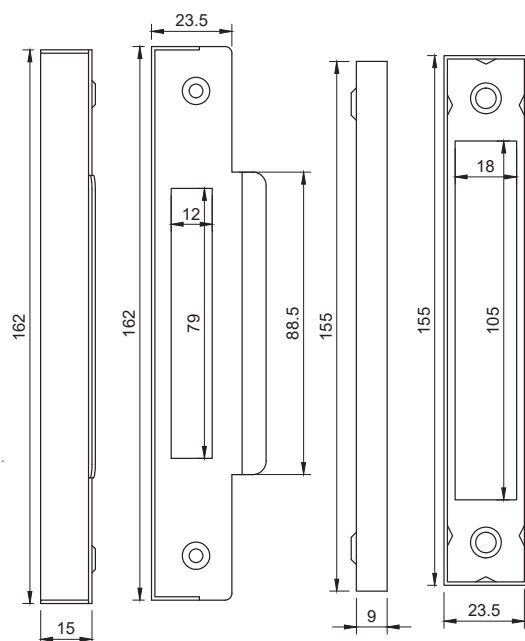

SASHLOCK REBATE KITS

Atlantic Accessories

A Rebate Kit is an ironmongery accessory that is used to allow a lock or latch mechanism to be fitted correctly on a pair of double opening rebated doors. The term 'rebated doors' is used to describe a set of two doors that have been cut, or rebated, into one another. Use with our matching finish surface bolt or rack bolt fitted at the top of the door to keep one side of the double doors acting as a keep.

ALKREBS3LKAB	Atlantic 3 Lever Sashlock Rebate Kit - Antique Brass
ALKREBS3LKAC	Atlantic 3 Lever Sashlock Rebate Kit - Antique Copper
ALKREBS3LKBN	Atlantic 3 Lever Sashlock Rebate Kit - Black Nickel
ALKREBS3LKDS	Atlantic 3 Lever Sashlock Rebate Kit - Distressed Silver
ALKREBS3LKMAB	Atlantic 3 Lever Sashlock Rebate Kit - Matt Antique Brass
ALKREBS3LKMB	Atlantic 3 Lever Sashlock Rebate Kit - Matt Black
ALKREBS3LKMBN	Atlantic 3 Lever Sashlock Rebate Kit - Matt Gun Metal
ALKREBS3LKPB	Atlantic 3 Lever Sashlock Rebate Kit - Polished Brass
ALKREBS3LKPC	Atlantic 3 Lever Sashlock Rebate Kit - Polished Chrome
ALKREBS3LKPN	Atlantic 3 Lever Sashlock Rebate Kit - Polished Nickel
ALKREBS3LKSBS	Atlantic 3 Lever Sashlock Rebate Kit - Satin Brass
ALKREBS3LKSC	Atlantic 3 Lever Sashlock Rebate Kit - Satin Chrome
ALKREBS3LKSNS	Atlantic 3 Lever Sashlock Rebate Kit - Satin Nickel
ALKREBS3LKUDB	Atlantic 3 Lever Sashlock Rebate Kit - Urban Dark Bronze
ALKREBS3LKUSC	Atlantic 3 Lever Sashlock Rebate Kit - Urban Satin Copper

Find out more:

- Suitable for 13mm rebate on a door
- Stamped steel
- For use on double doors
- Only for use on 3 lever lock
- 15 finishes

atlantic uk
architectural hardware