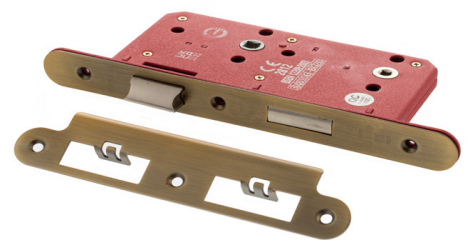

Satin Stainless Steel: ALKDINB60SSS

Satin Brass: ALKDINB60SB

Satin Chrome: ALKDINB60SC

Urban Dark Bronze: ALKDINB60UDB

SATIN STAINLESS STEEL (SSS)

ANTIQUE BRASS (AB)

DIN Radius Bathroom Lock Double Turn 60mm Backset

Satin Brass: ALKDINRB60SB

Satin Chrome: ALKDINRB60SC

Urban Dark Bronze: ALKDINRES60UDB

SATIN STAINLESS STEEL (SSS)

MATT ANTIQUE BRASS (MAB)

DIN LATCH

DIN Latch 60mm Backset

Base Material:

Stamped Steel

Dimensions:

Depth: 88mm

Height: 165mm

Width: 25mm

Fixed Faceplate

Finishes Available:

Polished Stainless Steel: ALKDINL60PSS