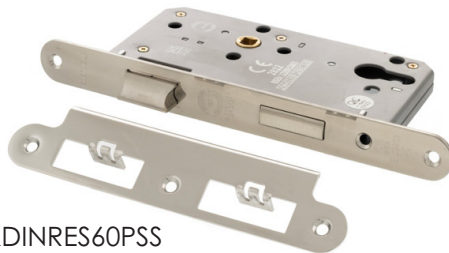

DIN SASHLOCK

DIN Euro Profile Sashlock Double Throw 60mm Backset

Base Material:

Stamped Steel

Dimensions:

Depth: 88mm
Height: 165mm
Width: 25mm

Fixed Faceplate

Finishes Available:

DIN Radius Euro Profile Sashlock Double Throw 60mm Backset

Base Material:

Stamped Steel

Dimensions:

Depth: 88mm
Height: 165mm
Width: 25mm

Fixed Faceplate

Finishes Available:

Polished Stainless Steel: ALKDINRES60PSS
Satin Stainless Steel: ALKDINRES60SSS

SATIN STAINLESS STEEL (SSS)

MATT BLACK (MB)

Loose Faceplate

Finishes available:

Antique Brass: ALKDINRES60AB
Black Nickel: ALKDINRES60BN
Matt Antique Brass: ALKDINRES60MAB
Matt Black: ALKDINRES60MB
Matt Gun Metal: ALKDINRES60MBN
Polished Chrome: ALKDINRES60PC
Satin Brass: ALKDINRES60SB
Satin Chrome: ALKDINRES60SC
Urban Dark Bronze: ALKDINRES60UDB

DIN BATHROOM LOCK

DIN Bathroom Lock Double Turn 60mm Backset

Base Material:

Stamped Steel

Dimensions:

Depth: 88mm

Height: 165mm

Width: 25mm