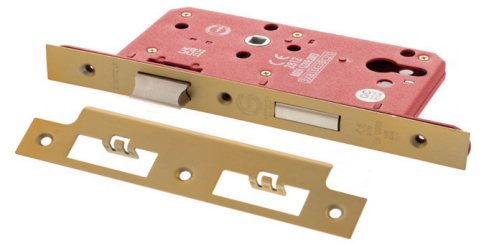

SATIN BRASS (SB)