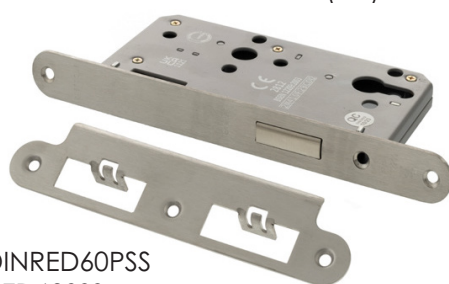

SATIN STAINLESS STEEL (SSS)