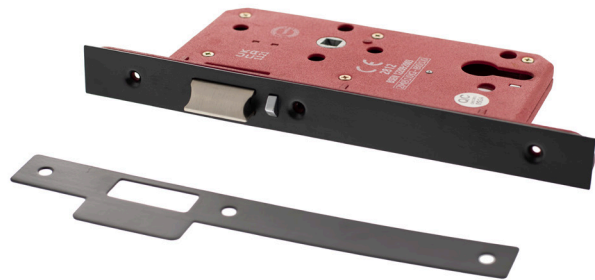

DIN NIGHT LATCH

DIN Night Latch 60mm Backset

Base Material:
Stamped Steel

Dimensions:
Depth: 88mm
Height: 165mm
Width: 25mm

Fixed Faceplate

Finishes available:
Polished Stainless Steel: ALKDINNL60PSS
Satin Stainless Steel: ALKDINNL60SSS

Loose Faceplate

Finishes available:
Matt Black: ALKDINNL60MB

MATT BLACK (MB)