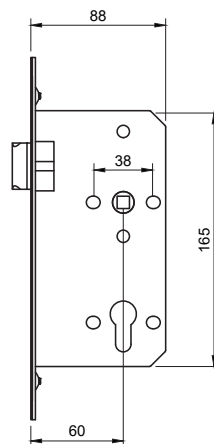

Loose Faceplate

Finishes available:

Antique Brass: ALKDINL60AB

Black Nickel: ALKDINL60BN

Matt Antique Brass: ALKDINL60MAB

Matt Black: ALKDINL60MB

Matt Gun Metal: ALKDINL60MBN

Polished Chrome: ALKDINL60PC

Satin Brass: ALKDINL60SB

Satin Chrome: ALKDINL60SC

Urban Dark Bronze: ALKDINES60UDB