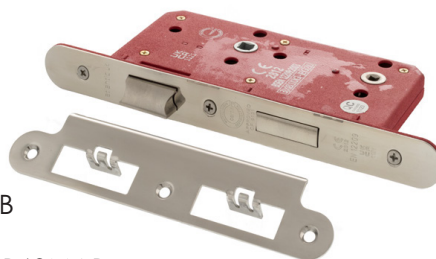

DIN BATHROOM LOCK

DIN Bathroom Lock Double Turn 60mm Backset

Base Material:

Stamped Steel

Dimensions:

Depth: 88mm

Height: 165mm

Width: 25mm

Black Nickel: ALKDINRB60BN

Matt Antique Brass: ALKDINRB60MAB

Matt Black: ALKDINRB60MB

Matt Gun Metal: ALKDINRB60MBN

Polished Chrome: ALKDINRB60PC

Polished Stainless Steel: ALKDINRB60PSS

Satin Stainless Steel: ALKDINRB60SSS

Satin Brass: ALKDINRB60SB

Satin Chrome: ALKDINRB60SC

Urban Dark Bronze: ALKDINRES60UDB

SATIN STAINLESS STEEL (SSS)

MATT ANTIQUE BRASS (MAB)

DIN LATCH

DIN Latch 60mm Backset

Base Material:

Stamped Steel

Dimensions:

Depth: 88mm

Height: 165mm

Width: 25mm

Fixed Faceplate

Finishes Available:

Polished Stainless Steel: ALKDINL60PSS