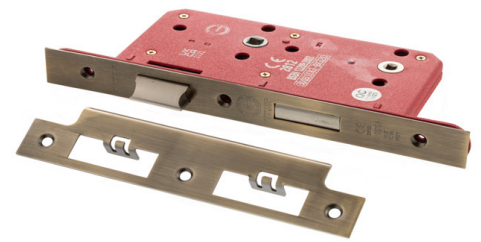

DIN Radius Euro Profile Sashlock Double Throw 60mm Backset

Base Material:

Stamped Steel

Dimensions:

Depth: 88mm
Height: 165mm
Width: 25mm

Fixed Faceplate

Finishes Available:

Polished Stainless Steel: ALKDINRES60PSS
Satin Stainless Steel: ALKDINRES60SSS

DIN BATHROOM LOCK

DIN Bathroom Lock Double Turn 60mm Backset

Base Material:

Stamped Steel

Dimensions:

Depth: 88mm

Height: 165mm

Width: 25mm

Satin Stainless Steel: ALKDINB60SSS

Satin Brass: ALKDINB60SB

Satin Chrome: ALKDINB60SC

Urban Dark Bronze: ALKDINB60UDB

SATIN STAINLESS STEEL (SSS)

ANTIQUE BRASS (AB)

DIN Radius Bathroom Lock Double Turn 60mm Backset

Base Material:

Stamped Steel

Dimensions:

Depth: 88mm

Height: 165mm

Width: 25mm

Finishes available:

Antique Brass: ALKDINRB60AB