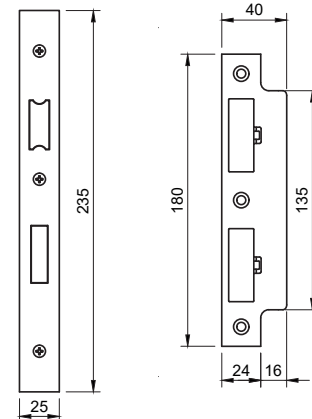

DIN SASHLOCK

DIN Euro Profile Sashlock Double Throw 60mm Backset

Base Material:

Stamped Steel

Dimensions:

Depth: 88mm
Height: 165mm
Width: 25mm

Fixed Faceplate

Finishes Available:

DIN Radius Euro Profile Sashlock Double Throw 60mm Backset

Base Material:

Stamped Steel

Dimensions:

Depth: 88mm
Height: 165mm
Width: 25mm

Fixed Faceplate

Finishes Available:

Polished Stainless Steel: ALKDINRES60PSS
Satin Stainless Steel: ALKDINRES60SSS

DIN BATHROOM LOCK

DIN Bathroom Lock Double Turn 60mm Backset

Base Material:

Stamped Steel

Dimensions:

Depth: 88mm

Height: 165mm

Width: 25mm

Base Material:

Stamped Steel

Dimensions:

Depth: 88mm

Height: 165mm

Width: 25mm

Finishes available:

Antique Brass: ALKDINRB60AB