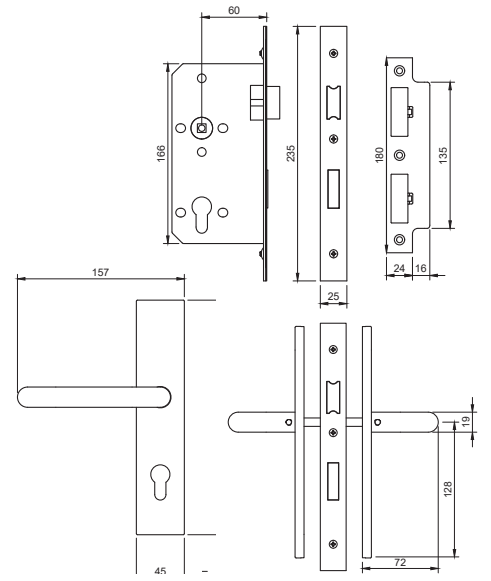

DIN BATHROOM LOCK

DIN Bathroom Lock Double Turn 60mm Backset

Base Material:

Stamped Steel

Dimensions:

Depth: 88mm

Height: 165mm

Width: 25mm

DIN ESCAPE SASHLOCK

DIN Euro Profile Escape Sashlock Double Throw with RTD Lever 60mm Backset

Lock Base Material:

Stamped Steel

Hande Base Material:

Grade 201 Stainless Steel

Dimensions:

Depth: 88mm

Height: 166mm

Width: 25mm

Fixed Faceplate

Satin Stainless Steel:

ALKDINESCS60SSS

SATIN STAINLESS STEEL (SSS)

DIN Radius Euro Profile Escape Sashlock Double Throw with RTD Lever 60mm Backset

Lock Base Material:

Stamped Steel

Hande Base Material:

Grade 201 Stainless Steel

Dimensions:

Depth: 88mm

Height: 166mm

Width: 25mm

Fixed Faceplate