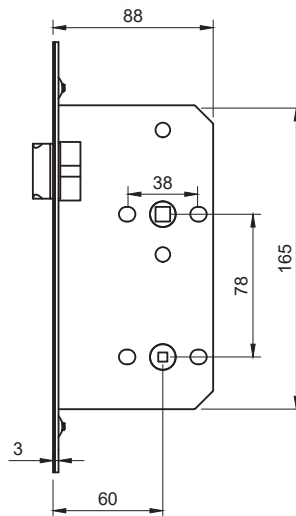

ANTIQUE BRASS (AB)