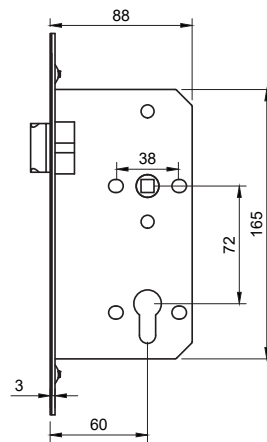

DIN SASHLOCK

DIN Euro Profile Sashlock Double Throw 60mm Backset

Base Material:

Stamped Steel

Dimensions:

Depth: 88mm
Height: 165mm
Width: 25mm

Fixed Faceplate

Finishes Available:

DIN Radius Euro Profile Sashlock Double Throw 60mm Backset

Base Material:

Stamped Steel

Dimensions:

Depth: 88mm
Height: 165mm
Width: 25mm

Fixed Faceplate

Finishes Available:

Polished Stainless Steel: ALKDINRES60PSS
Satin Stainless Steel: ALKDINRES60SSS

DIN BATHROOM LOCK

DIN Bathroom Lock Double Turn 60mm Backset

Base Material:

Stamped Steel

Dimensions:

Depth: 88mm

Height: 165mm

Width: 25mm

Base Material:

Stamped Steel

Dimensions:

Depth: 88mm

Height: 165mm

Width: 25mm

Finishes available:

Antique Brass: ALKDINRB60AB