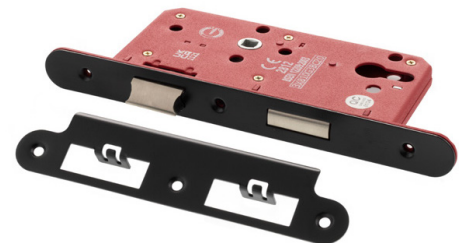

DIN SASHLOCK

DIN Euro Profile Sashlock Double Throw 60mm Backset

Base Material:

Stamped Steel

Dimensions:

Depth: 88mm
Height: 165mm
Width: 25mm

Fixed Faceplate

Finishes Available:

DIN Radius Euro Profile Sashlock Double Throw 60mm Backset

Base Material:

Stamped Steel

Dimensions:

Depth: 88mm
Height: 165mm
Width: 25mm

Fixed Faceplate

Finishes Available:

Polished Stainless Steel: ALKDINRES60PSS
Satin Stainless Steel: ALKDINRES60SSS

SATIN STAINLESS STEEL (SSS)

MATT BLACK (MB)

Loose Faceplate

Finishes available:

Antique Brass: ALKDINRES60AB
Black Nickel: ALKDINRES60BN
Matt Antique Brass: ALKDINRES60MAB
Matt Black: ALKDINRES60MB
Matt Gun Metal: ALKDINRES60MBN
Polished Chrome: ALKDINRES60PC
Satin Brass: ALKDINRES60SB
Satin Chrome: ALKDINRES60SC
Urban Dark Bronze: ALKDINRES60UDB

DIN BATHROOM LOCK

DIN Bathroom Lock Double Turn 60mm Backset

Base Material:

Stamped Steel

Dimensions:

Depth: 88mm

Height: 165mm

Width: 25mm