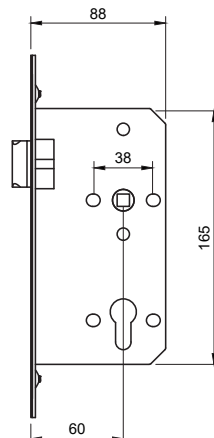

Loose Faceplate

Finishes available:

Antique Brass: ALKDINRL60AB

Black Nickel: ALKDINRL60BN

Matt Antique Brass: ALKDINRL60MAB

Matt Black: ALKDINRL60MB

Matt Gun Metal: ALKDINRL60MBN

Polished Chrome: ALKDINRL60PC

Satin Brass: ALKDINRL60SB

Satin Chrome: ALKDINRL60SC

Urban Dark Bronze: ALKDINRL60UDB