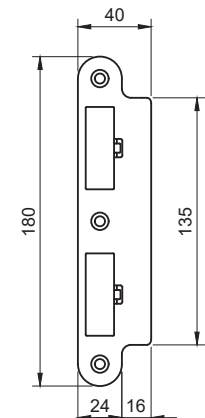

MATT ANTIQUE BRASS (MAB)