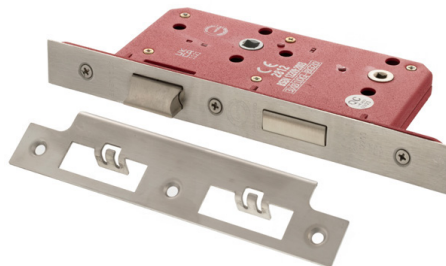

DIN SASHLOCK

DIN Euro Profile Sashlock Double Throw 60mm Backset

Base Material:

Stamped Steel

Dimensions:

Depth: 88mm
Height: 165mm
Width: 25mm

Fixed Faceplate

Finishes Available:

DIN Radius Euro Profile Sashlock Double Throw 60mm Backset

Base Material:

Stamped Steel

Dimensions:

Depth: 88mm
Height: 165mm
Width: 25mm

Fixed Faceplate

Finishes Available:

Polished Stainless Steel: ALKDINRES60PSS
Satin Stainless Steel: ALKDINRES60SSS

DIN BATHROOM LOCK

DIN Bathroom Lock Double Turn 60mm Backset

Base Material:

Stamped Steel

Dimensions:

Depth: 88mm

Height: 165mm

Width: 25mm

Satin Stainless Steel: ALKDINB60SSS

Satin Brass: ALKDINB60SB

Satin Chrome: ALKDINB60SC

Urban Dark Bronze: ALKDINB60UDB

SATIN STAINLESS STEEL (SSS)

ANTIQUE BRASS (AB)

DIN Radius Bathroom Lock Double Turn 60mm Backset