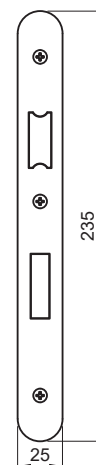

MATT ANTIQUE BRASS (MAB)