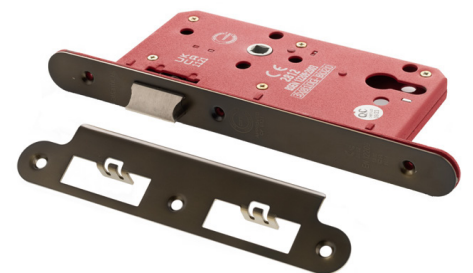

Stamped Steel

Dimensions:

Depth: 88mm

Height: 165mm

Width: 25mm

Fixed Faceplate

Finishes Available:

Polished Stainless Steel: ALKDINRL60PSS

Satin Stainless Steel: ALKDINRL60SSS

SATIN STAINLESS STEEL (SSS)

MATT BLACK (MB)

Loose Faceplate

Finishes available:

Antique Brass: ALKDINRL60AB

Black Nickel: ALKDINRL60BN

Matt Antique Brass: ALKDINRL60MAB