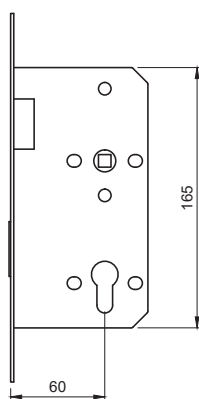

Loose Faceplate

Finishes available:

Antique Brass: ALKDINED60AB

Black Nickel: ALKDINED60BN

Matt Antique Brass: ALKDINED60MAB

Matt Black: ALKDINED60MB

Matt Gun Metal: ALKDINED60MBN

Polished Chrome: ALKDINED60PC

Satin Brass: ALKDINED60SB

Satin Chrome: ALKDINED60SC

Urban Dark Bronze: ALKDINED60UDB