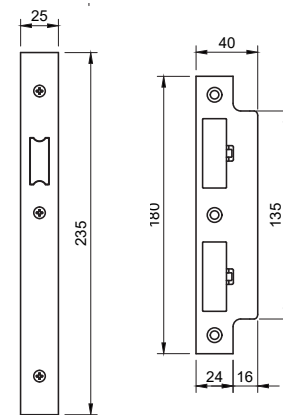

Loose Faceplate

Finishes available:

Antique Brass: ALKDINL60AB

Black Nickel: ALKDINL60BN

Matt Antique Brass: ALKDINL60MAB

Matt Black: ALKDINL60MB

Matt Gun Metal: ALKDINL60MBN

Polished Chrome: ALKDINL60PC

Satin Brass: ALKDINL60SB

Satin Chrome: ALKDINL60SC

Urban Dark Bronze: ALKDINES60UDB