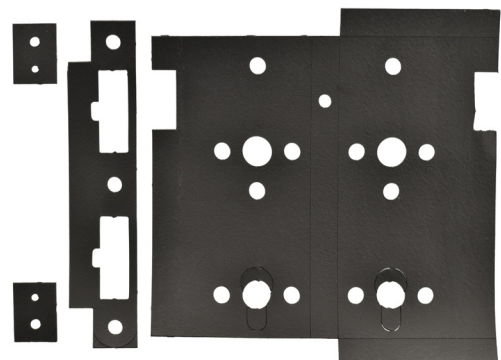

DIN Lock Intumescent Kit FD60 2mm: ALKINTDINFD60

DIN NIGHT LATCH

DIN Night Latch 60mm Backset

Base Material:
Stamped Steel

Dimensions:
Depth: 88mm
Height: 165mm
Width: 25mm

Fixed Faceplate

Finishes available:
Polished Stainless Steel: ALKDINNL60PSS
Satin Stainless Steel: ALKDINNL60SSS