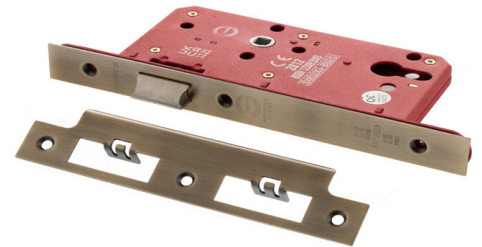

Satin Brass: ALKDINRB60SB

Satin Chrome: ALKDINRB60SC

Urban Dark Bronze: ALKDINRES60UDB

SATIN STAINLESS STEEL (SSS)

MATT ANTIQUE BRASS (MAB)

DIN LATCH

DIN Latch 60mm Backset

Base Material:

Stamped Steel

Dimensions:

Depth: 88mm

Height: 165mm

Width: 25mm

Fixed Faceplate

Finishes Available:

Polished Stainless Steel: ALKDINL60PSS

Satin Stainless Steel: ALKDINL60SSS

SATIN STAINLESS STEEL (SSS)

ANTIQUE BRASS (AB)

Loose Faceplate

Finishes available:

Antique Brass: ALKDINL60AB

Black Nickel: ALKDINL60BN

Matt Antique Brass: ALKDINL60MAB

Matt Black: ALKDINL60MB

Matt Gun Metal: ALKDINL60MBN

Polished Chrome: ALKDINL60PC

Satin Brass: ALKDINL60SB

Satin Chrome: ALKDINL60SC

Urban Dark Bronze: ALKDINES60UDB

DIN Radius Latch 60mm Backset

Base Material: