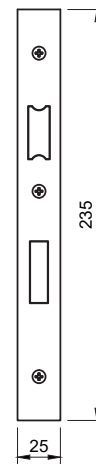

ANTIQUE BRASS (AB)