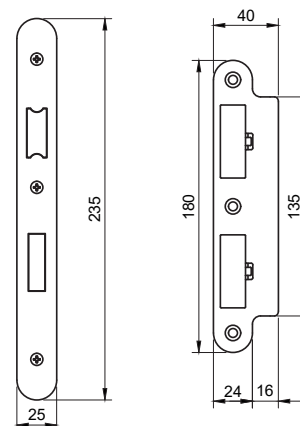

DIN SASHLOCK

DIN Euro Profile Sashlock Double Throw 60mm Backset

Base Material:

Stamped Steel

Dimensions:

Depth: 88mm
Height: 165mm
Width: 25mm

Fixed Faceplate

Finishes Available:

DIN Radius Euro Profile Sashlock Double Throw 60mm Backset

Base Material:

Stamped Steel

Dimensions:

Depth: 88mm
Height: 165mm
Width: 25mm

Fixed Faceplate

Finishes Available:

Polished Stainless Steel: ALKDINRES60PSS
Satin Stainless Steel: ALKDINRES60SSS

DIN BATHROOM LOCK

DIN Bathroom Lock Double Turn 60mm Backset

Base Material:

Stamped Steel

Dimensions:

Depth: 88mm

Height: 165mm

Width: 25mm

Base Material:

Stamped Steel

Dimensions:

Depth: 88mm

Height: 165mm

Width: 25mm

Finishes available:

Antique Brass: ALKDINRB60AB