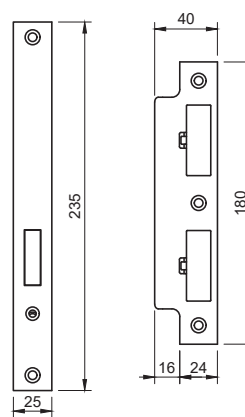

Loose Faceplate

Finishes available:

Antique Brass: ALKDINED60AB

Black Nickel: ALKDINED60BN

Matt Antique Brass: ALKDINED60MAB

Matt Black: ALKDINED60MB

Matt Gun Metal: ALKDINED60MBN

Polished Chrome: ALKDINED60PC

Satin Brass: ALKDINED60SB

Satin Chrome: ALKDINED60SC

Urban Dark Bronze: ALKDINED60UDB