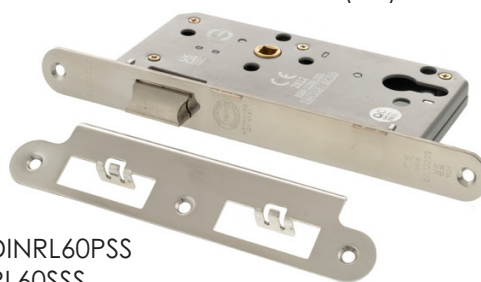

SATIN STAINLESS STEEL (SSS)