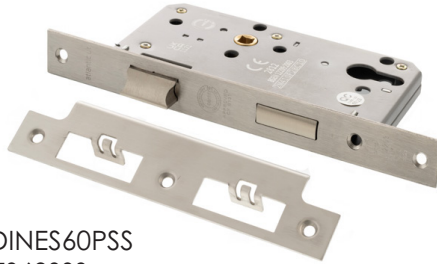

DIN SASHLOCK

DIN Euro Profile Sashlock Double Throw 60mm Backset

Base Material:

Stamped Steel

Dimensions:

Depth: 88mm
Height: 165mm
Width: 25mm

Fixed Faceplate

Finishes Available:

Polished Stainless Steel: ALKDINES60PSS
Satin Stainless Steel: ALKDINES60SSS

SATIN STAINLESS STEEL (SSS)