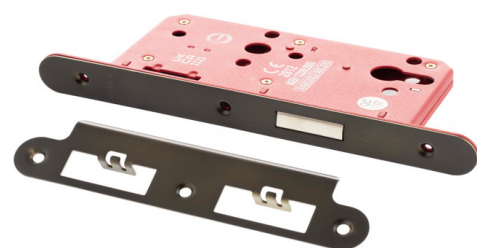

Base Material:

Stamped Steel

Dimensions:

Depth: 88mm

Height: 165mm

Width: 25mm

Fixed Faceplate

Finishes available:

Polished Stainless Steel: ALKDINRED60PSS

Satin Stainless Steel: ALKDINRED60SSS

SATIN STAINLESS STEEL (SSS)

URBAN DARK BRONZE (UDB)

Loose Faceplate

Finishes available:

Antique Brass: ALKDINRED60AB

Black Nickel: ALKDINRED60BN