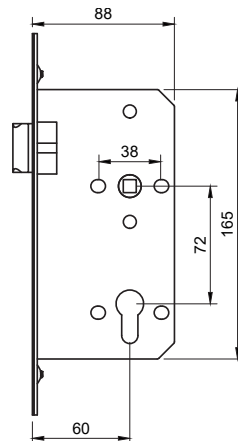

DIN SASHLOCK

DIN Euro Profile Sashlock Double Throw 60mm Backset

Base Material:

Stamped Steel

Dimensions:

Depth: 88mm
Height: 165mm
Width: 25mm

Fixed Faceplate

Finishes Available:

DIN Radius Euro Profile Sashlock Double Throw 60mm Backset

Base Material:

Stamped Steel

Dimensions:

Depth: 88mm
Height: 165mm
Width: 25mm

Fixed Faceplate

Finishes Available:

Polished Stainless Steel: ALKDINRES60PSS
Satin Stainless Steel: ALKDINRES60SSS

DIN BATHROOM LOCK

DIN Bathroom Lock Double Turn 60mm Backset

Base Material:

Stamped Steel

Dimensions:

Depth: 88mm

Height: 165mm

Width: 25mm

Base Material:

Stamped Steel

Dimensions:

Depth: 88mm

Height: 165mm

Width: 25mm

Finishes available:

Antique Brass: ALKDINRB60AB