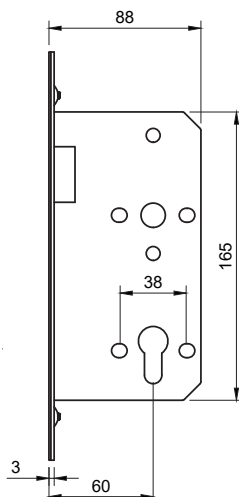

DIN SASHLOCK

DIN Euro Profile Sashlock Double Throw 60mm Backset

Base Material:

Stamped Steel

Dimensions:

Depth: 88mm
Height: 165mm
Width: 25mm

Fixed Faceplate

Finishes Available:

DIN BATHROOM LOCK

DIN Bathroom Lock Double Turn 60mm Backset

Base Material:

Stamped Steel

Dimensions:

Depth: 88mm

Height: 165mm

Width: 25mm

Base Material:

Stamped Steel

Dimensions:

Depth: 88mm

Height: 165mm

Width: 25mm

Fixed Faceplate

Finishes available:

DIN ESCAPE SASHLOCK

DIN Euro Profile Escape Sashlock Double Throw with RTD Lever 60mm Backset

Lock Base Material:

Stamped Steel

Hande Base Material:

Grade 201 Stainless Steel

Dimensions:

Depth: 88mm