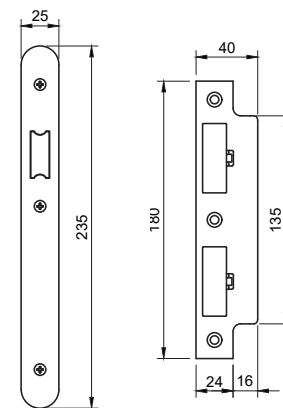

Loose Faceplate

Finishes available:

Antique Brass: ALKDINRL60AB

Black Nickel: ALKDINRL60BN

Matt Antique Brass: ALKDINRL60MAB

Matt Black: ALKDINRL60MB

Matt Gun Metal: ALKDINRL60MBN

Polished Chrome: ALKDINRL60PC

Satin Brass: ALKDINRL60SB

Satin Chrome: ALKDINRL60SC

Urban Dark Bronze: ALKDINRL60UDB