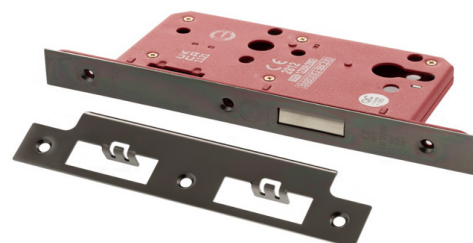

BLACK NICKEL (BN)