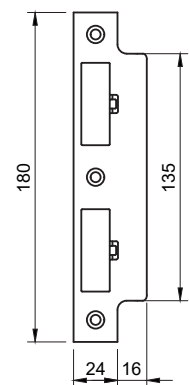

ANTIQUE BRASS (AB)