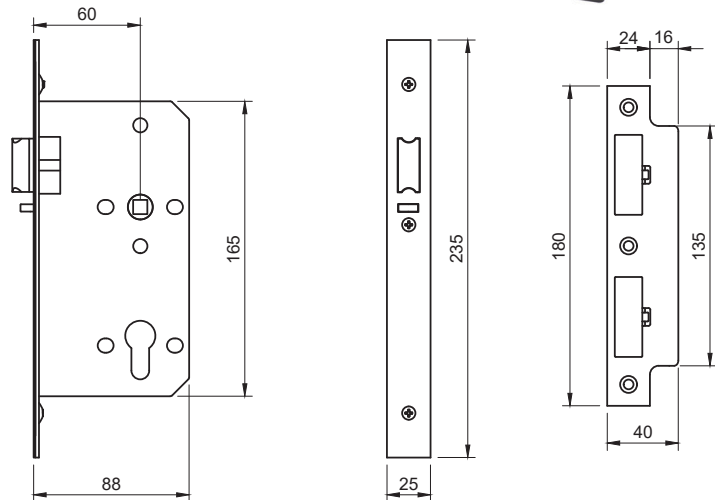

DIN NIGHT LATCH

DIN Night Latch 60mm Backset

Base Material:
Stamped Steel

Dimensions:
Depth: 88mm
Height: 165mm
Width: 25mm

Fixed Faceplate

Finishes available:
Polished Stainless Steel: ALKDINNL60PSS
Satin Stainless Steel: ALKDINNL60SSS

Loose Faceplate

Finishes available:
Matt Black: ALKDINNL60MB

MATT BLACK (MB)