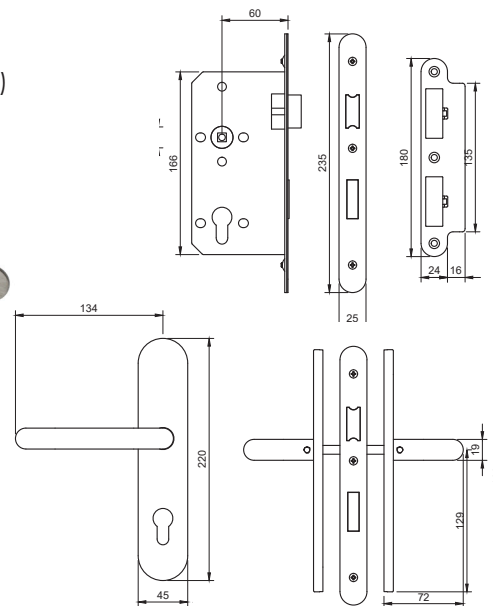

SATIN STAINLESS STEEL (SSS)