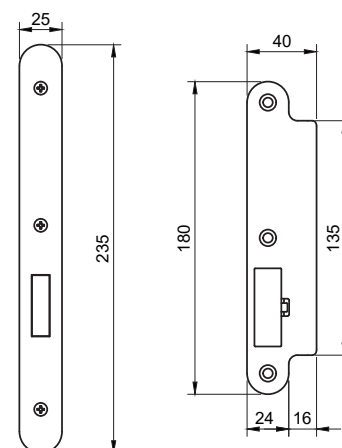

DIN BATHROOM LOCK

DIN Bathroom Lock Double Turn 60mm Backset

Base Material:

Stamped Steel

Dimensions:

Depth: 88mm

Height: 165mm

Width: 25mm

Base Material:

Stamped Steel

Dimensions:

Depth: 88mm

Height: 165mm

Width: 25mm

Fixed Faceplate

Finishes available:

DIN ESCAPE SASHLOCK

DIN Euro Profile Escape Sashlock Double Throw with RTD Lever 60mm Backset

Lock Base Material:

Stamped Steel

Hande Base Material:

Grade 201 Stainless Steel

Dimensions:

Depth: 88mm

Height: 166mm

Width: 25mm

Fixed Faceplate

Satin Stainless Steel:

ALKDINESCS60SSS

SATIN STAINLESS STEEL (SSS)

DIN Radius Euro Profile Escape Sashlock Double Throw with RTD Lever 60mm Backset

Lock Base Material: