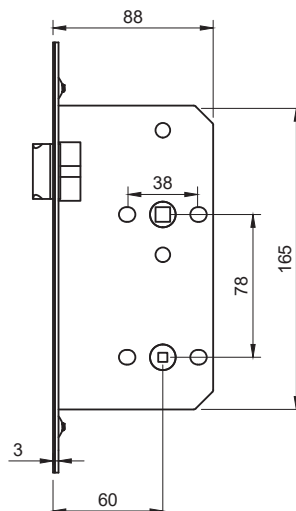

MATT ANTIQUE BRASS (MAB)