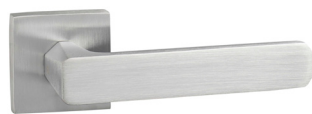

O6515EMB Unica Lever
Door Handle on Square
Rose - Matt Black

O6515ESC Unica Lever
Door Handle on Square
Rose - Satin Chrome

SKYWALKER

A statement lever with a dynamic geometric architectural look.

O8015EMB Skywalker Lever
Door Handle on Square
Rose - Matt Black

O8015ESC Skywalker Lever
Door Handle on Square
Rose - Satin Chrome

SIENNA

A modern and eye-catching handle on a statement square rose.

O9215EMB Sienna Lever Door Handle on Square Rose - Matt Black

O8015ESC Sienna Lever Door Handle on Square Rose - Satin Chrome

IVY

A striking contemporary design, perfect for modern spaces.

O9615EMB Ivy Lever Door Handle on Square Rose - Matt Black

O9615ESC Ivy Lever Door Handle on Square Rose - Satin Chrome

GALASSIA

A bold and chic lever on a stylish square rose.

O10815EMB Galassia Lever Door Handle on Square Rose - Matt Black

O10815ESC Galassia Lever Door Handle on Square Rose - Satin Chrome

SPECIAL ORDER

We also have 6 stunning levers that are special order only.
Please allow 6 weeks delivery for these products. MOQs apply.